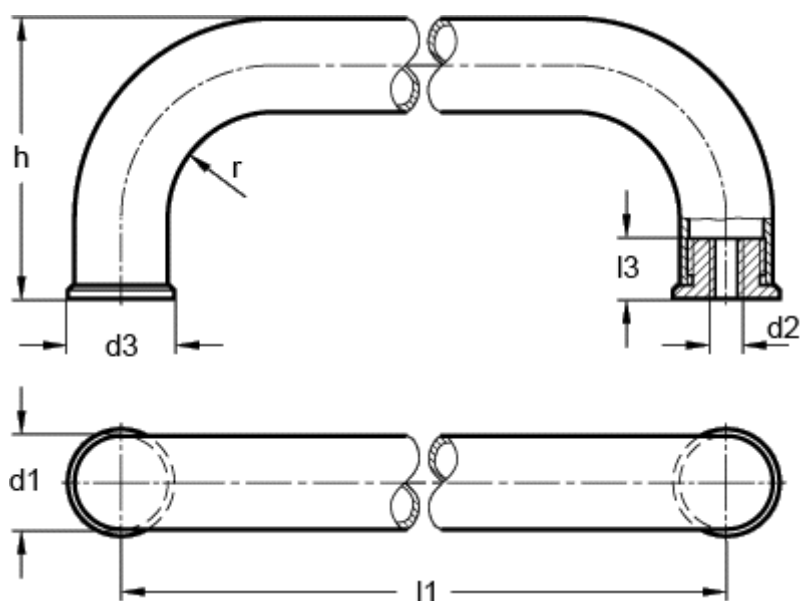

Article number: 20144367

Description: E+G Cabinet U-handle GN 426.5-28-400-A
St. steel 304/303

Measures

d1	= 28
d2	= M10
d3	= 32
h	= 84
l1 +/-0.5	= 400
l3	= 17
l4	= 20
r	= 32